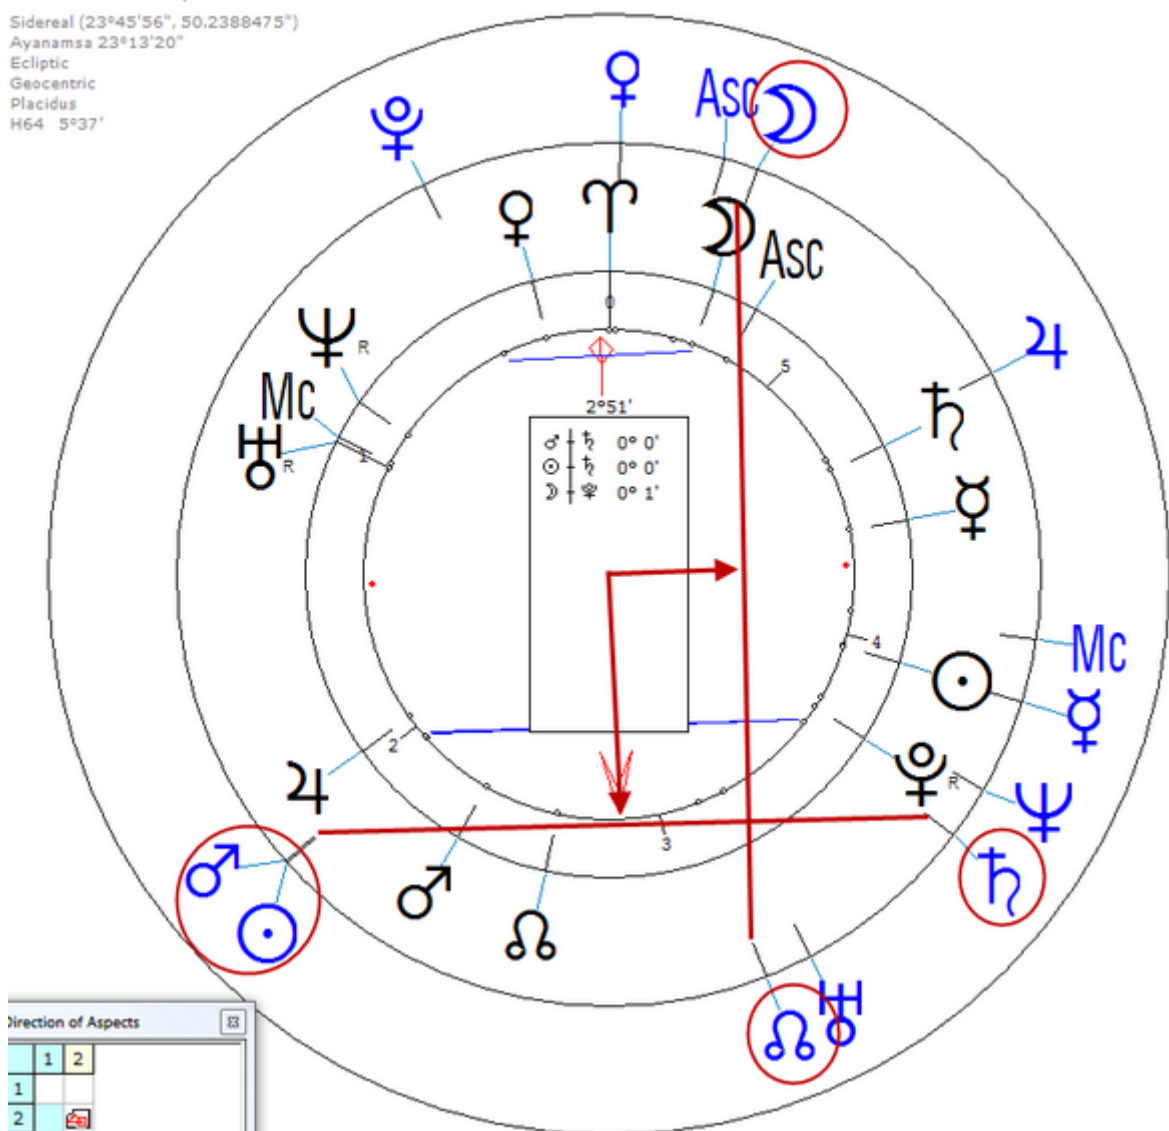

Mégnyien, Jean-Louis

19 March 1961 at 22:40 (= 10:40 PM)St.Maur des Fossés, France,
48n48, 2e30

French heart specialist, cardiologist.

<https://www.astro.com/astro-databank/M%C3%A9gnien,_Jean-Louis>

Death by Suicide 17 December 2015 at 4:39 PM in Paris.

Progressed Lunar Return (Harmonic 64)

Lunar $\♂/\♃$ = Lunar $\♃/\♁$

Mégnyien, Jean-Louis
19 March 1961 Sun 22:40 (GMT+1) 48n48 2e30
St Maur des Fosses, France

Sidereal (23°45'56", 50.2388475")
Ayanamsa 23°13'20"
Ecliptic
Geocentric
Placidus
H64 5°37'